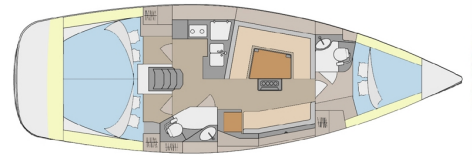

Elan Yachts Impression 394 "Amelia"

In our fleet since 2012, refitting 2016, Amelia, Elan Impression 394, can accommodate, in complete comfort, up to 6 guests. Under deck 3 comfortable cabins, 2 bathrooms and a galley with a complete stove kit for 6 people. Equipped with full battens mainsail and lazy bag, furling genoa, bimini, sprayhood, cockpit cushions, inverter, GPS, bow thruster, and an efficient solar panel installed on bimini. Optional gennaker on request.

Characteristics

Boatyard	Elan Yachts
Year	2012
Refitting	2016
Length	11,90 m
Width	3,91 m
Draft	1,80 m
Displacement	8.000 kg
Motor	Volvo 40 hp
Helm	Wheel x 2
Water	240 lt
Fuel	140 lt
Cabins	3
Berth	6
Baths	2
Jib	Furling 2016
Mainsail	Full battens 2016/Lazy bag
Sail surface	77 mq
Gennaker	Optional
Solar panels	100 Wp